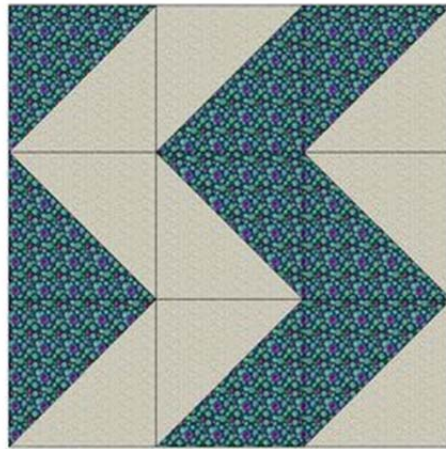

May 2005

"Chevron"

9" finished block
(9 1/2" unfinished)

Light Grey Background

- Cut five 3 7/8" squares, re-cut once on the diagonal

Multi-coloured print in green/blue/purple

- Cut as above

Seam triangle sets, you will have one extra. Assemble referring to diagram.