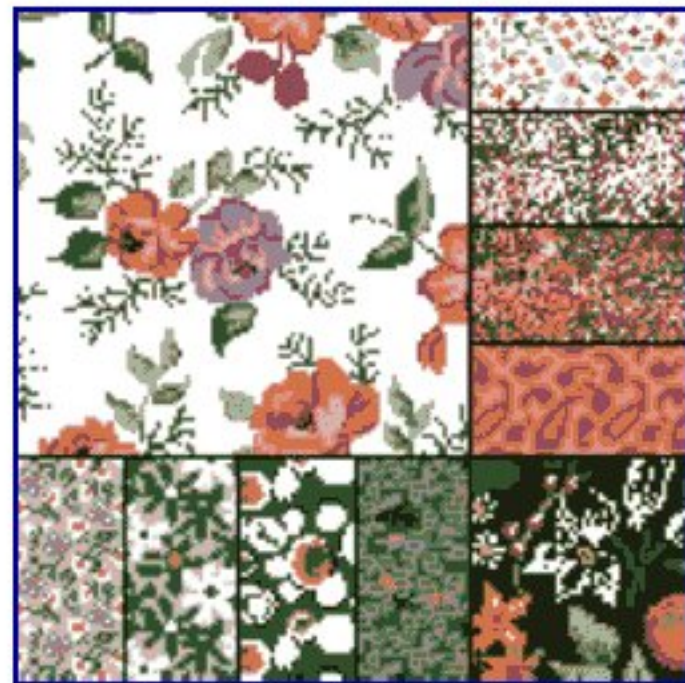

## September '99 Block

### Flower Garden Theme

9" block (9 1/2" unfinished)

#### Cut:

- One - 6 1/2" square
- One - 3 1/2" square
- Eight - 2" x 3 1/2" rectangles

Use larger floral prints for large square, and medium to small prints for smaller square and rectangles.

Use as many different floral prints as possible.